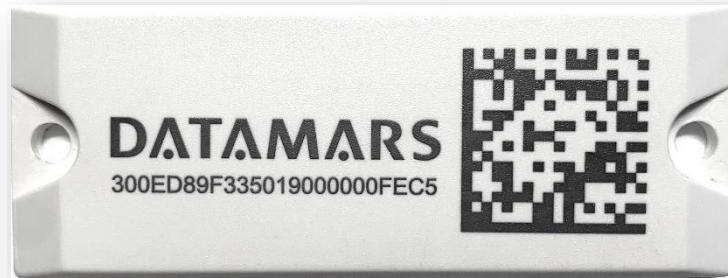

UHF TROLLEYCHIP

UHF RFID transponder for laundry cart tracking

T-TC860 / T-TC900

Product info

- High-performance RFID transponder for tracking laundry carts
- Rugged design for high durability
- Highest read performance when attached to metal
- Easy attachment to carts
- Laser engraved with datamatrix code

Product Description

As part of our complete UHF transponder line for industrial laundries, Datamars offers the UHF TrolleyChip (T-TC860 and T-TC900) that has been especially designed for tracking of standard laundry carts in the laundry and at the customer's premise.

Thanks to its robust design, the tag can be easily attached to metal trolleys and offers unprecedented reading performance. In absence of an RFID reader, the trolleychip can be read by any smartphone thanks to the laser engraved datamatrix code.