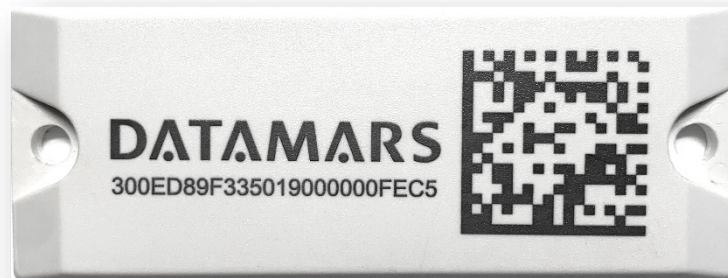

UHF TROLLEYCHIP

UHF RFID transponder for laundry cart tracking

T-TC860 / T-TC900

Product info

- High-performance RFID transponder for tracking laundry carts
- Rugged design for high durability
- Highest read performance when attached to metal
- Easy attachment to carts
- Laser engraved with datamatrix code

Product Description

As part of our complete UHF transponder line for industrial laundries, Datamars offers the UHF TrolleyChip (T-TC860 and T-TC900) that has been especially designed for tracking of standard laundry carts in the laundry and at the customer's premise.

Thanks to its robust design, the tag can be easily attached to metal trolleys and offers unprecedented reading performance. In absence of an RFID reader, the trolleychip can be read by any smartphone thanks to the laser engraved datamatrix code.